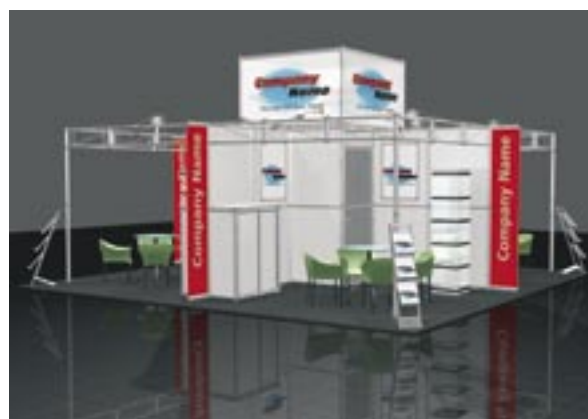

**.FUNCTION
& FORM - THAT'S
OCTANORM.**

BOOTH SIZE 6x6 M/36 M²
STANDGRÖSSE 6x6 M/36 M²

OCTAQUICK Q 100/Q 105
OCTAQUICK Q 100/Q 105

OCTAQUICK Q 205
OCTAQUICK Q 205

TRANSPARENTA T-5-1930
TRANSPARENTA T-5-1930