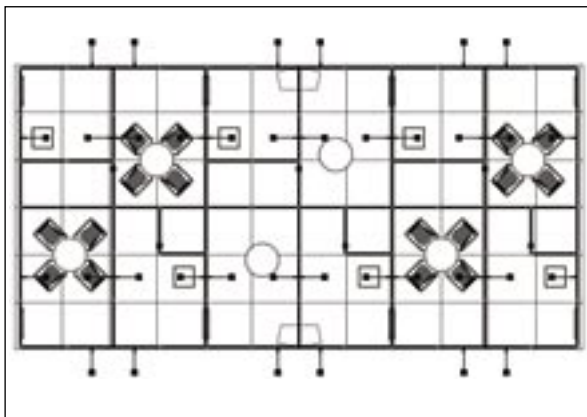

**.FUNCTION
& FORM - THAT'S
OCTANORM.**

BOOTH SIZE 4x3 M/12 M²
STANDGRÖSSE 4x3 M/12 M²

OCTAQUICK Q 110/Q 115
OCTAQUICK Q 110/Q 115

OCTAQUICK Q 321
OCTAQUICK Q 321

OCTACOUNTER Q 400
OCTACOUNTER Q 400