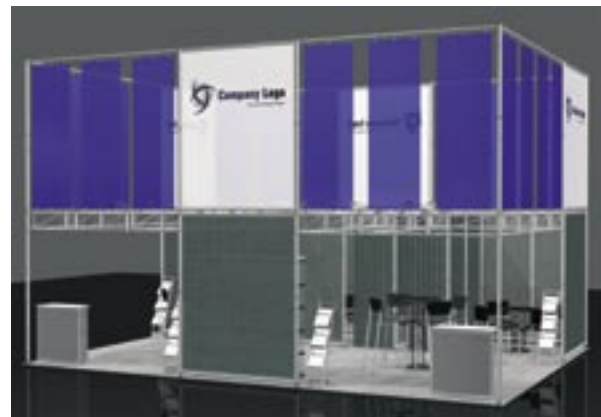

**.FUNCTION
& FORM - THAT'S
OCTANORM.**

BOOTH SIZE 8x6 M/48 M²
STANDGRÖSSE 8x6 M/48 M²

OCTAQUICK Q 100/Q 105
OCTAQUICK Q 100/Q 105

OCTAQUICK Q 130/Q 250
OCTAQUICK Q 130/Q 250

OCTACOUNTER Q 400
OCTACOUNTER Q 400