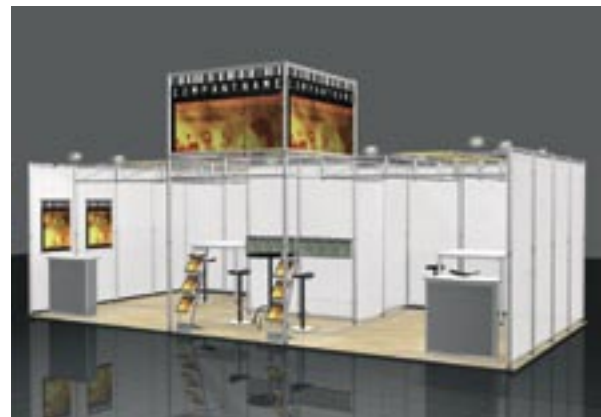

**.FUNCTION
& FORM - THAT'S
OCTANORM.**

BOOTH SIZE 8x4 M/32 M²
STANDGRÖSSE 8x4 M/32 M²

OCTAQUICK Q 100/Q 105
OCTAQUICK Q 100/Q 105

OCTAQUICK Q 205
OCTAQUICK Q 205

OCTACOUNTER Q 400
OCTACOUNTER Q 400