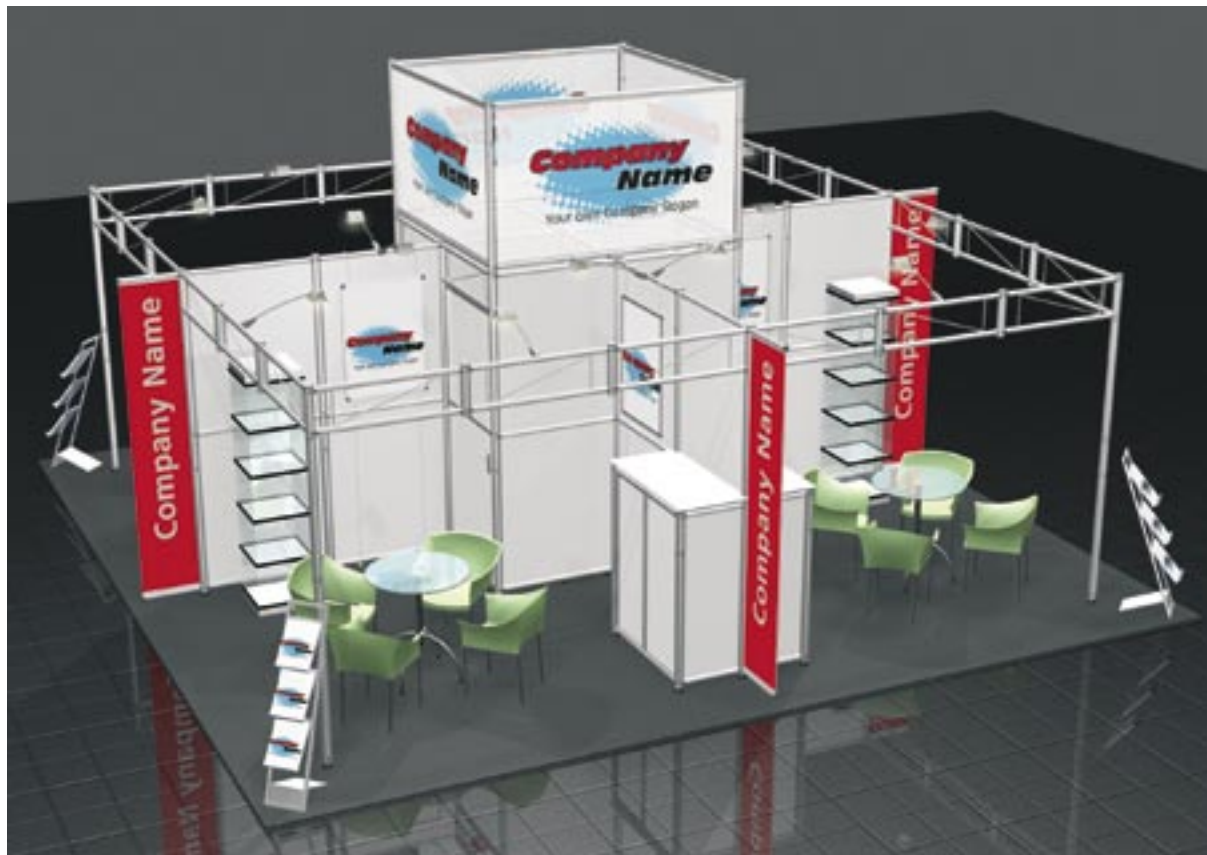

**.FUNCTION
& FORM - THAT'S
OCTANORM.**

BOOTH SIZE 6x6 M/36 M²
STANDGRÖSSE 6x6 M/36 M²

OCTAQUICK Q 100/Q 105
OCTAQUICK Q 100/Q 105

OCTAQUICK Q 205
OCTAQUICK Q 205

TRANSPARENTA T-5-1930
TRANSPARENTA T-5-1930