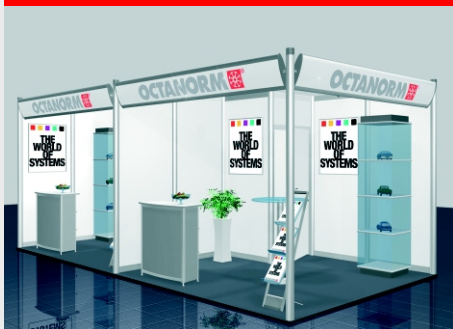

**BOOTH SIZE** 6x4 M/24 M<sup>2</sup>  
**STANDGRÖSSE** 6x4 M/24 M<sup>2</sup>

**OCTAQUICK** Q 100/Q 105  
**OCTAQUICK** Q 100/Q 105

**OCTAQUICK** Q 315  
**OCTAQUICK** Q 315

**OCTACOUNTER** Q 400  
**OCTACOUNTER** Q 400

• OCTAQUICK  
STAND EXAMPLES.

• OCTAQUICK  
STANDBEISPIELE.

EDITION NO. 1

exhibition systems  
interior design systems  
presentation systems  
cleanroom systems  
software and service

OCTANORM  
SHELL SCHEMES