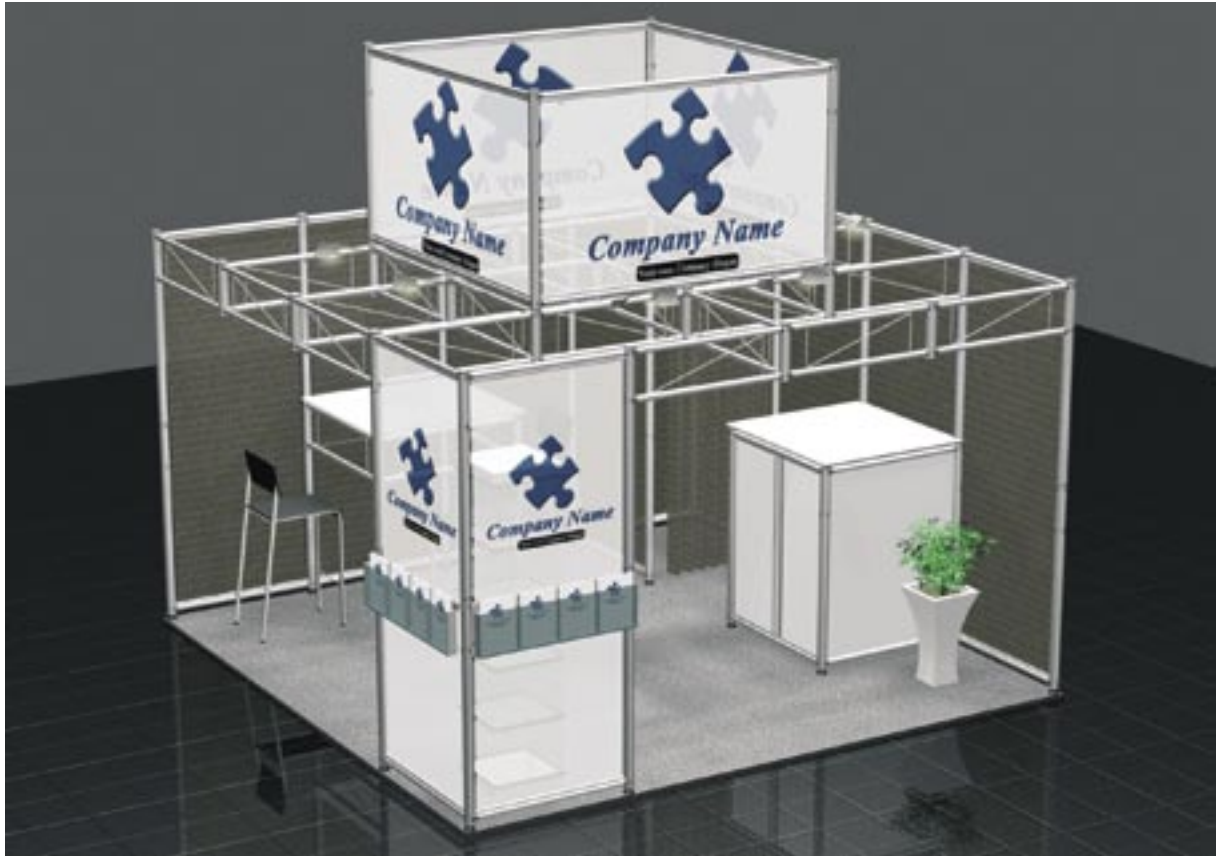

**.FUNCTION
& FORM - THAT'S
OCTANORM.**

BOOTH SIZE 4x4 M/16 M²
STANDGRÖSSE 4x4 M/16 M²

OCTAQUICK Q 100/Q 105
OCTAQUICK Q 100/Q 105

OCTAQUICK Q 205
OCTAQUICK Q 205

OCTAQUICK Q 81
OCTAQUICK Q 81